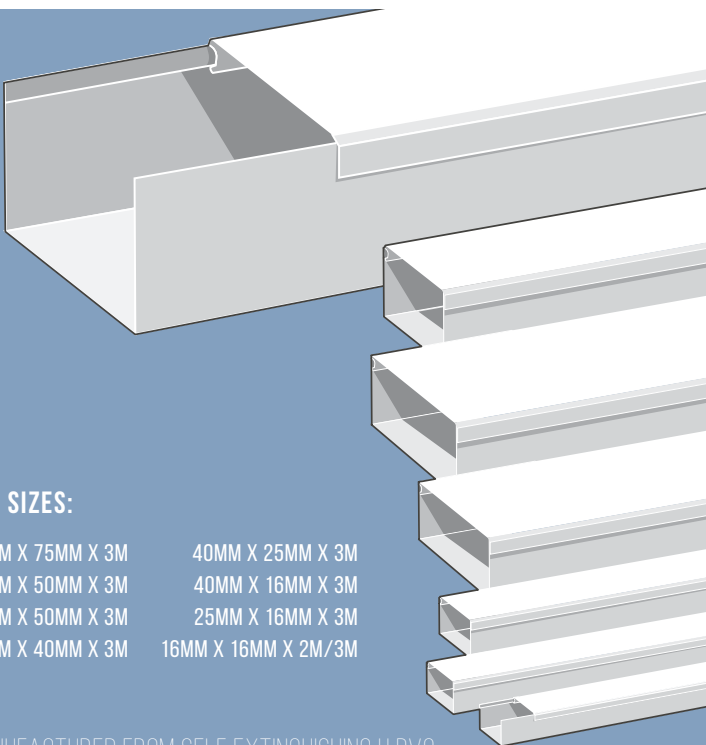

Decordrunk

PVC TRUNKING

HALF MOON TRUNKING

SUPPLIED WITH DOUBLE-SIDED TAPE ON BACKING

AVAILABLE IN:

85MM X 25MM X 2M

70MM X 20MM X 2M

50MM X 15MM X 2M

35MM X 10MM X 2M

25MM X 8MM X 2M

PROFILE VIEW

MANUFACTURED FROM SELF EXTINGUISHING U PVC

Decortrunk

PVC TRUNKING

YT-CLT RANGE

AVAILABLE IN:

WHITE ONLY

SIZES:

100MM X 100MM X 3M

100MM X 75MM X 3M

100MM X 50MM X 3M

100MM X 40MM X 3M

75MM X 75MM X 3M

75MM X 50MM X 3M

50MM X 50MM X 3M

40MM X 40MM X 3M

40MM X 25MM X 3M

40MM X 16MM X 3M

25MM X 16MM X 3M

16MM X 16MM X 2M/3M

MANUFACTURED FROM SELF EXTINGUISHING U PVC

ACCESSORIES